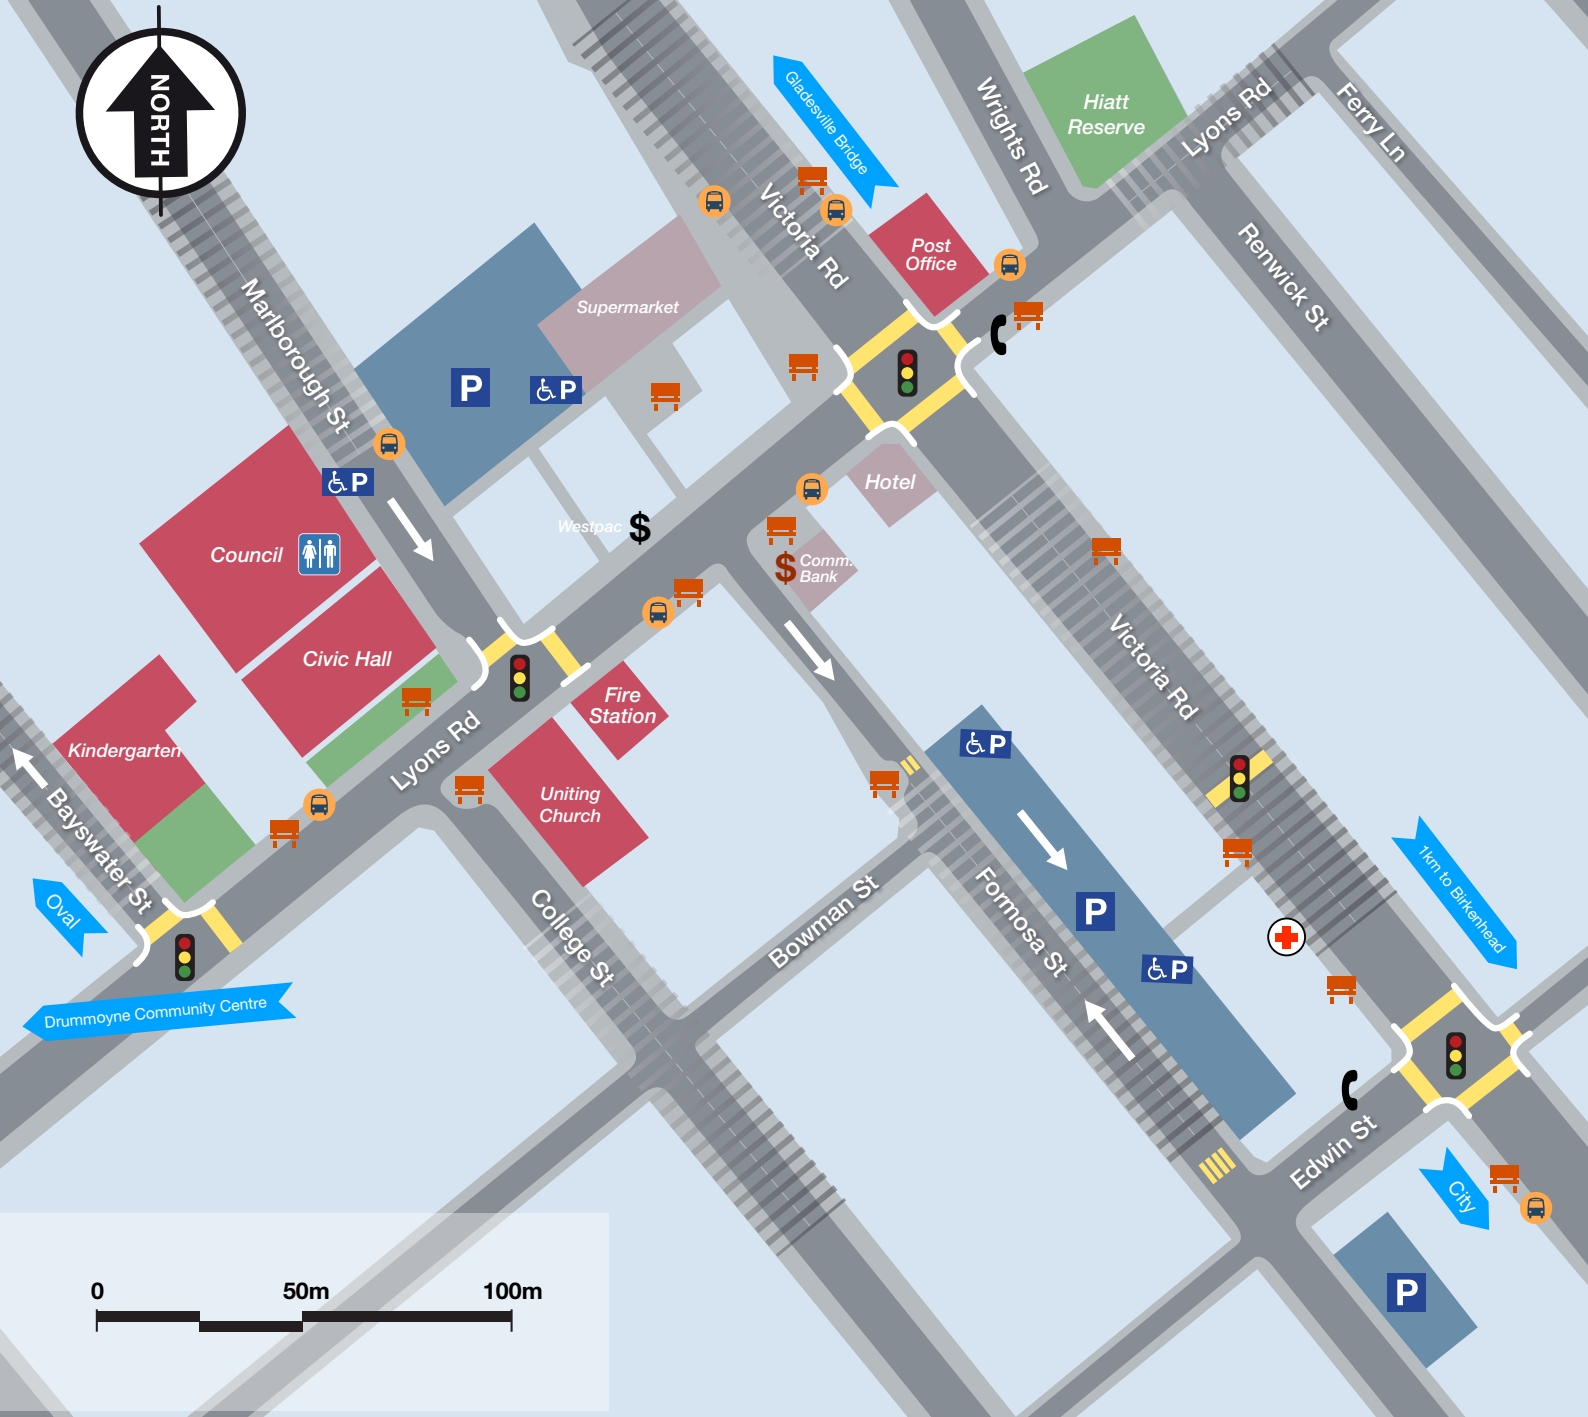

DRUMMOYNE ACCESS MAP

This data is a representation of the information currently held by the City of Canada Bay Council. Whilst every attempt has been made to ensure the accuracy of the data, Council accepts no responsibility for errors or omissions.

LEGEND

- | | | |
|---|--|--|
|  Accessible public building |  Bus stop |  Accessible toilets |
|  Car parking |  Medical centre |  Disabled parking |
|  Open space |  Public seating |  ATM |
|  Kerb ramp |  Public telephone |  Audio enabled ATM |
|  Pedestrian crossing |  One way street |  Street gradient (high-low) |